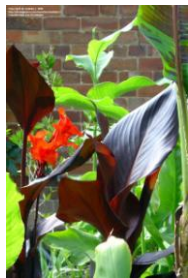

Australia Canna

Canna spp

Burgundy red foliage with faint green
striping & reddish orange flowers.

Height: 36" to 48"

Depth: 0 to 2"

Zone: 9. Full sun.

4" Pot

$7.65

8" Pot

$16.15